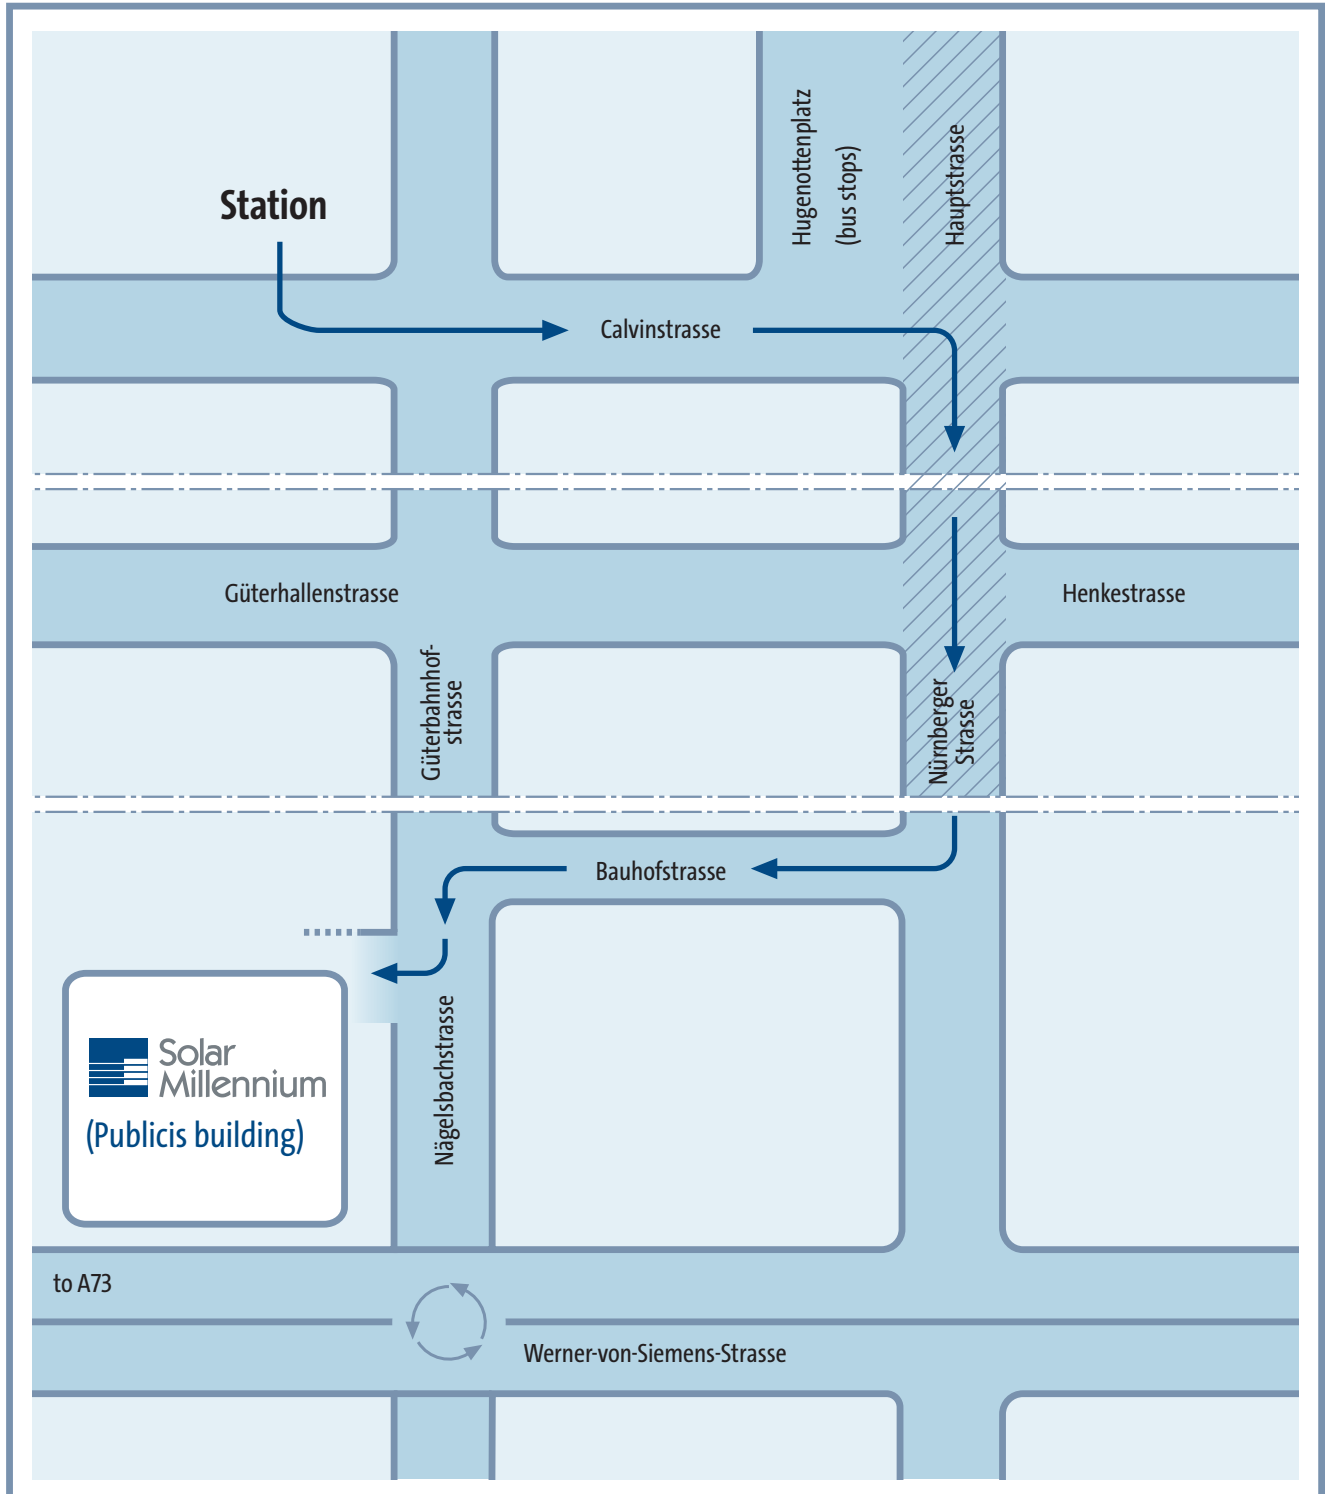

10 to 15 minutes walk from the station

➔ How to find us

Pedestrian area