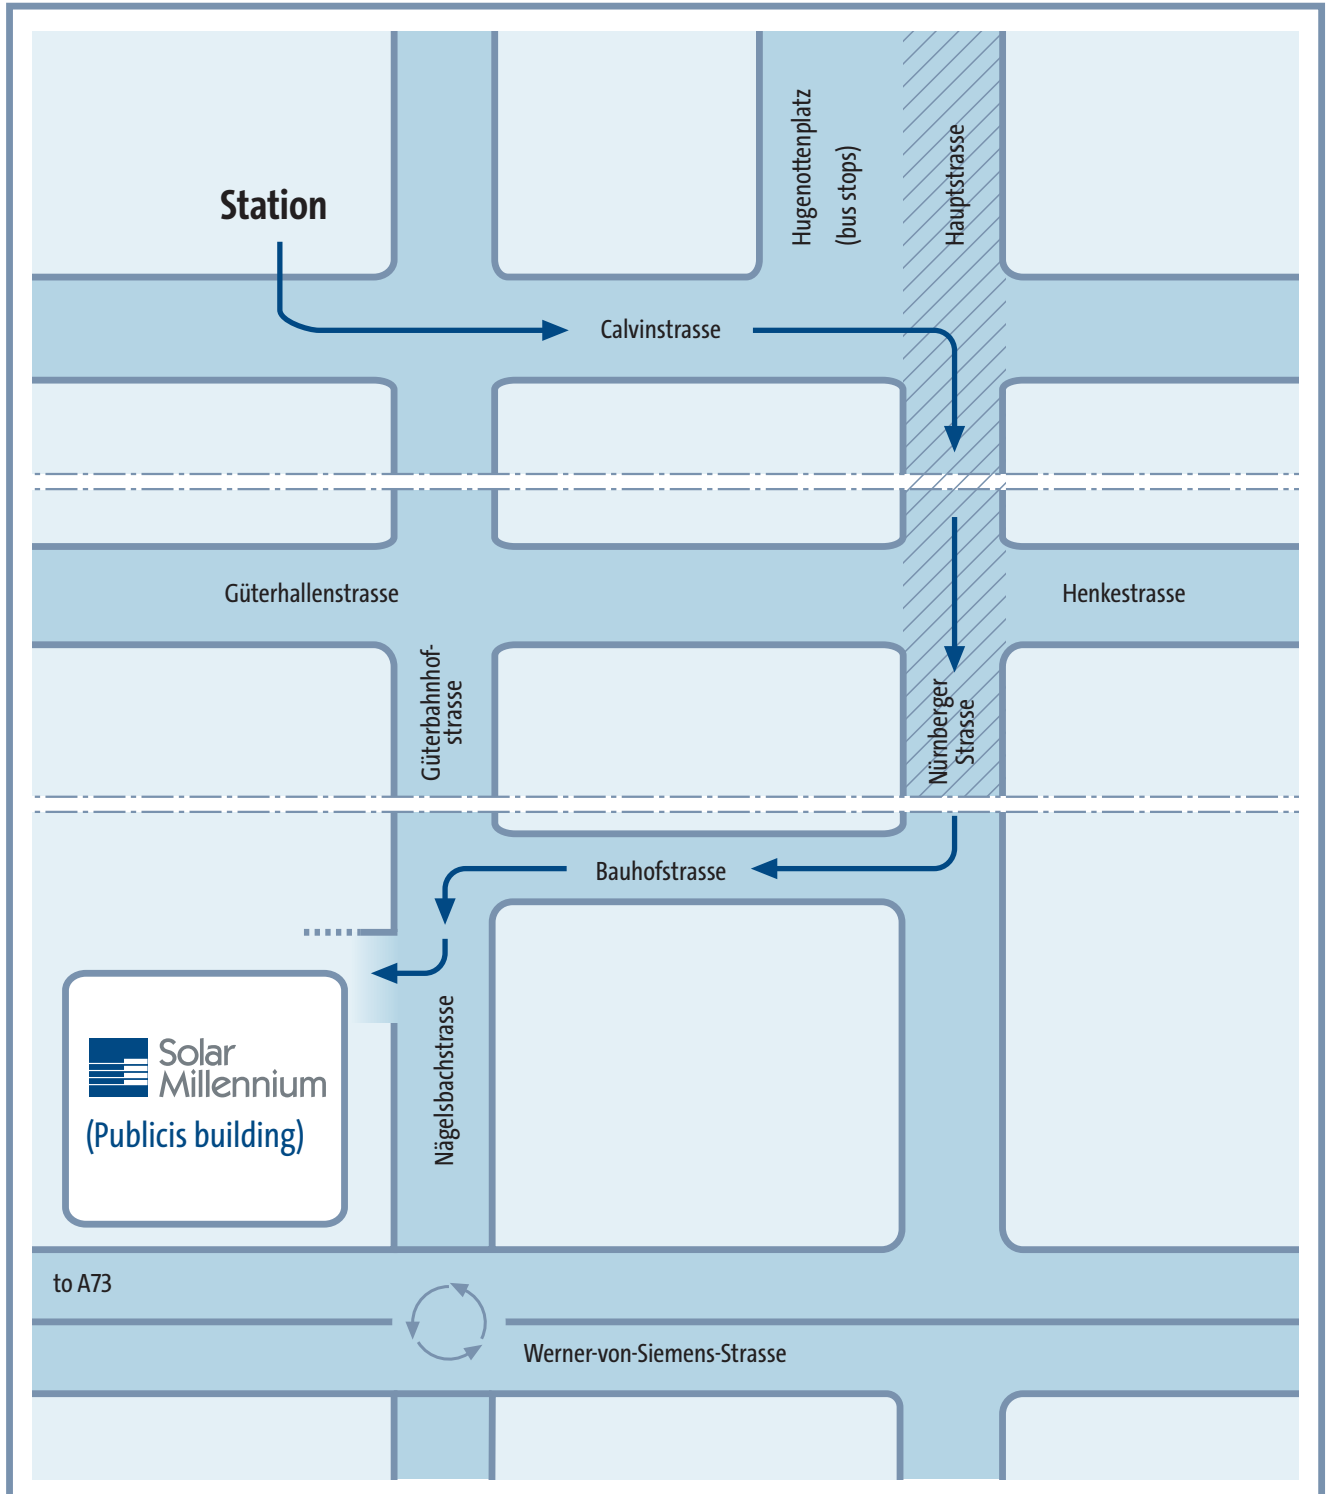

10 to 15 minutes walk from the station

➔ How to find us

Pedestrian area